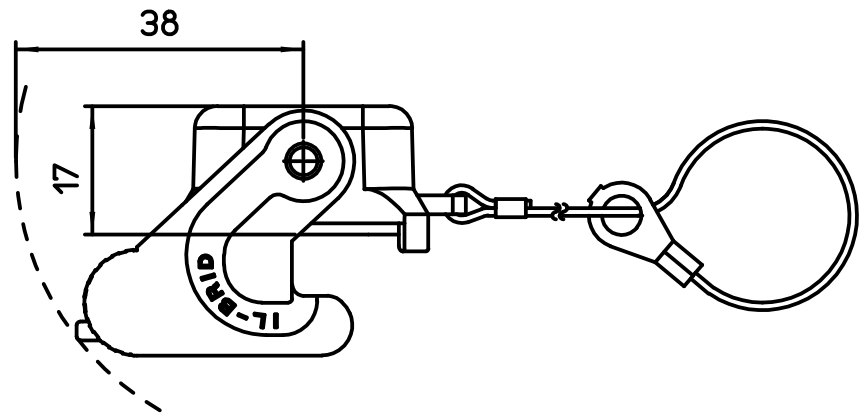

Diritti riservati All rights reserved

dimensions in mm	CZC 25 LG	Scale	
Date 01/07/19	Cover with 1 lever	1:1	
Sign. D.Cominelli			