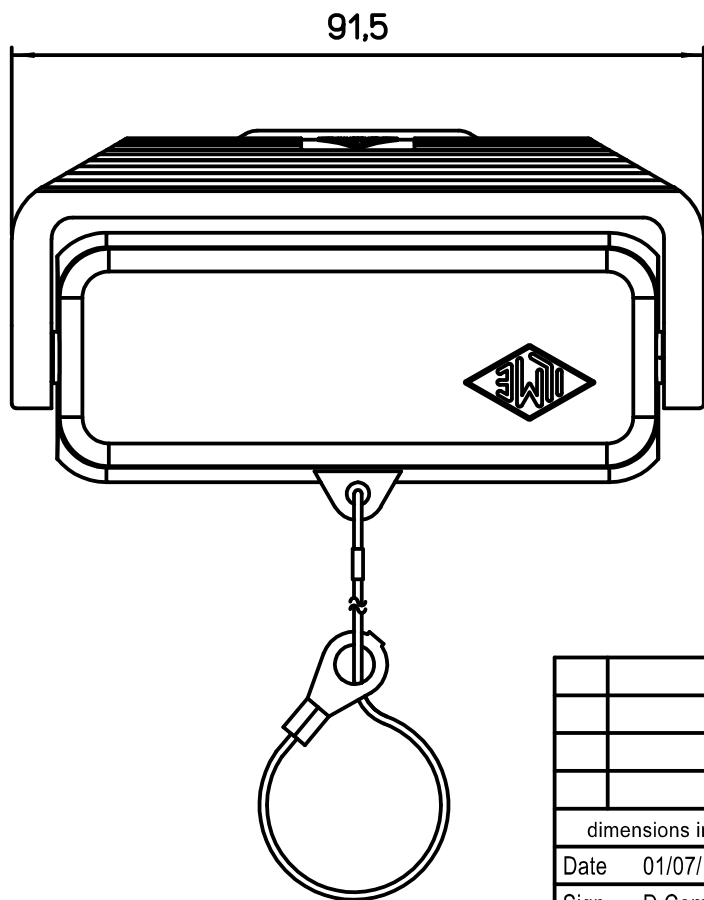

Diritti riservati All rights reserved

dimensions in mm	CZC 25 LG	Scale	
Date 01/07/19	Cover with 1 lever	1:1	
Sign. D.Cominelli			