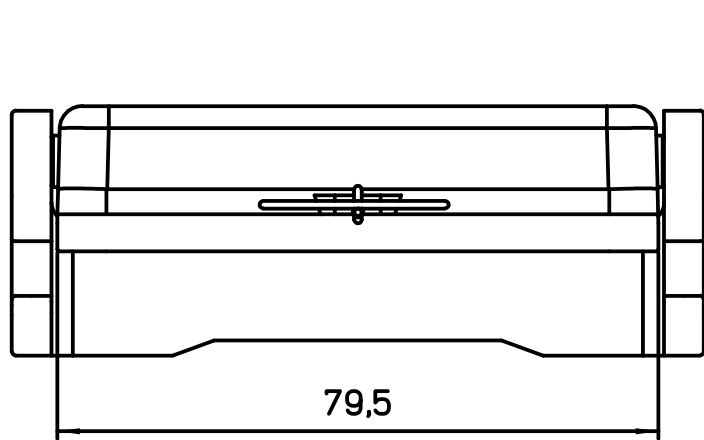

Diritti riservati All rights reserved

dimensions in mm	CZC 25 LG	Scale	
Date 01/07/19	Cover with 1 lever	1:1	
Sign. D.Cominelli			